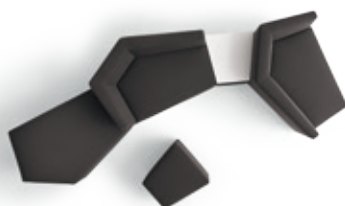

Die Frage ist nicht, was dieses Möbel kann. Die Frage ist vielmehr, welche Gestaltungslösungen ein Büroflur, eine Lobby, eine Empfangshalle oder eine Bürolandschaft braucht. Sitzgruppen? Raum für Besprechungen? Denkerzellen? Ruheplätze für die Pause zwischendurch? Eine Wartezone für Besucher? All das – und noch viel mehr – steckt in Scope.

The question is not what this furniture can do. The real question is what design solutions an office hallway, a lobby, a reception hall or an office landscape needs. Seating groups? Space for meetings? Think-tanks? Resting places during breaks? A waiting zone for visitors? All this – and much more besides – is to be found in Scope.