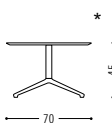

Spezifikationen Specifications

* Hocker und Beistelltisch nicht GS zertifiziert/
Footstool and side table not GS certified