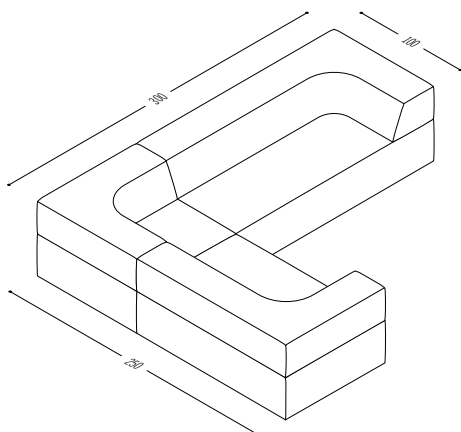

Trio's basic building block is one metre long and one metre deep, and all the other elements conform to this. Quite a simple, incredibly soft and comfortable building block system. Trio also has an intelligent internal construction which includes a proper slatted frame and a welting which allows removal and cleaning of the seating element.

#### Specifications

**Rückenhalterung**  
Back bracket

**Anbauwand**  
Wall unit

Schlafsofas  
Sofa beds

Musterkonfigurationen  
Sample configurations

Planungsdaten  
Planning data