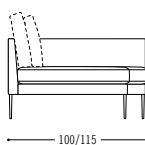

Sitting in state: not here. Pilotis wants to be lived in. This is the reason for the deep seat and reclining elements – sloping or straight – which are more than open to a playful combination with tables and shelves. But the new petite variant for small apartments and small rooms also makes a big impact. Incidentally, the feet are available in black chrome, glossy chrome or in a lacquered finish.

Spezifikationen Specifications

Tiefe 78 cm / depth 78 cm

Tiefe 100 cm / depth 100 cm

PILOTIS DESIGN: METRICA

COR.DE/PILOTIS