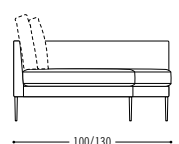

Sitting in state: not here. Pilotis wants to be lived in. This is the reason for the deep seat and reclining elements – sloping or straight – which are more than open to a playful combination with tables and shelves. But the new petite variant for small apartments and small rooms also makes a big impact. Incidentally, the feet are available in black chrome, glossy chrome or in a lacquered finish.

Spezifikationen Specifications

Tiefe 78 cm / depth 78 cm

Tiefe 100 cm / depth 100 cm

PILOTIS DESIGN: METRICA

COR.DE/PILOTIS