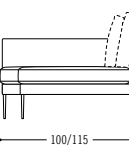

Sitting in state: not here. Pilotis wants to be lived in. This is the reason for the deep seat and reclining elements – sloping or straight – which are more than open to a playful combination with tables and shelves. But the new petite variant for small apartments and small rooms also makes a big impact. Incidentally, the feet are available in black chrome, glossy chrome or in a lacquered finish.

Spezifikationen Specifications

Tiefe 78 cm / depth 78 cm

Tiefe 100 cm / depth 100 cm

PILOTIS DESIGN: METRICA

COR.DE/PILOTIS