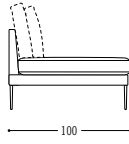

Sitting in state: not here. Pilotis wants to be lived in. This is the reason for the deep seat and reclining elements – sloping or straight – which are more than open to a playful combination with tables and shelves. But the new petite variant for small apartments and small rooms also makes a big impact. Incidentally, the feet are available in black chrome, glossy chrome or in a lacquered finish.

Spezifikationen Specifications

Tiefe 78 cm / depth 78 cm

Tiefe 100 cm / depth 100 cm

PILOTIS DESIGN: METRICA

COR.DE/PILOTIS