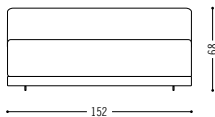

Spezifikationen Specifications