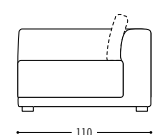

Spezifikationen Specifications