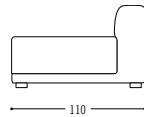

Spezifikationen Specifications