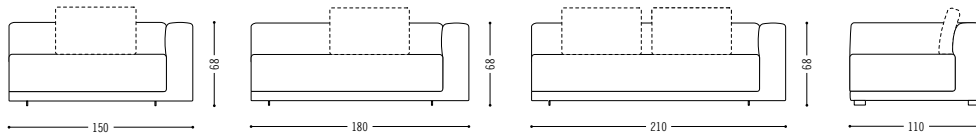

Planungsdaten
Planning data