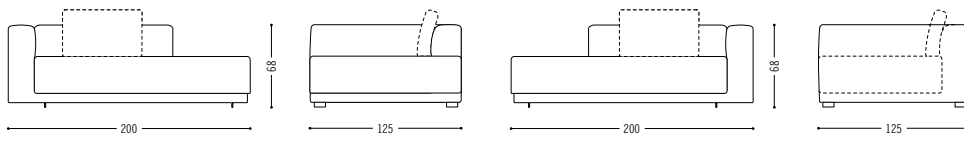

Planungsdaten
Planning data