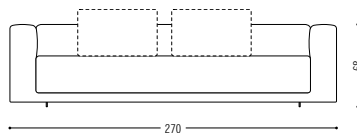

Spezifikationen Specifications