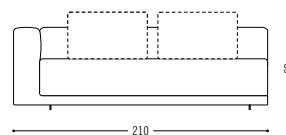

Spezifikationen Specifications