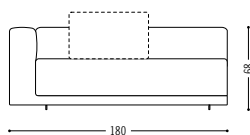

Spezifikationen Specifications