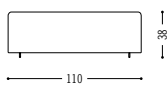

Spezifikationen Specifications