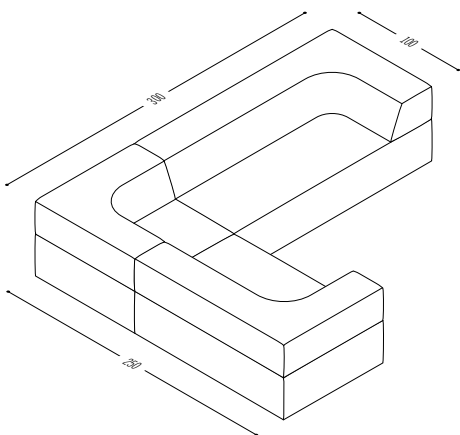

Trio's basic building block is one metre long and one metre deep, and all the other elements conform to this. Quite a simple, incredibly soft and comfortable building block system. Trio also has an intelligent internal construction which includes a proper slatted frame and a welting which allows removal and cleaning of the seating element.

Spezifikationen

Specifications

Rückenhalterung
Back bracket

Anbauwand
Wall unit

Schlafsofas
Sofa beds

Musterkonfigurationen
sample configurations

Planungsdaten
Planning data