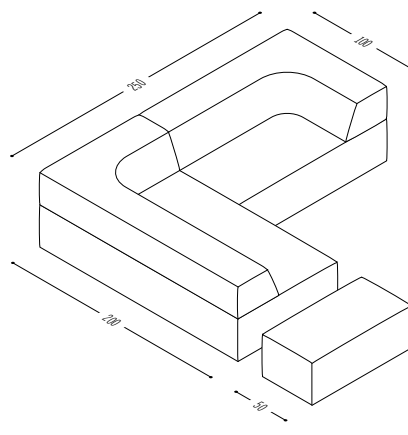

Trio's basic building block is one metre long and one metre deep, and all the other elements conform to this. Quite a simple, incredibly soft and comfortable building block system. Trio also has an intelligent internal construction which includes a proper slatted frame and a welting which allows removal and cleaning of the seating element.

Spezifikationen

Specifications

Rückenhalterung
Back bracket

Anbauwand
Wall unit

Schlafsofas
Sofa beds

Musterkonfigurationen
sample configurations

Planungsdaten
Planning data