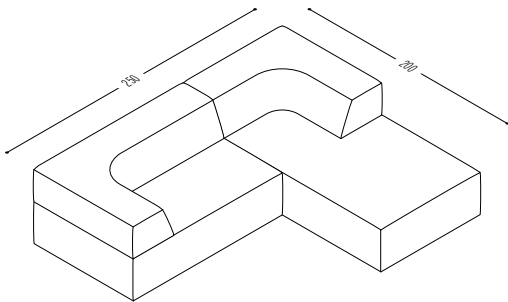

Trio's basic building block is one metre long and one metre deep, and all the other elements conform to this. Quite a simple, incredibly soft and comfortable building block system. Trio also has an intelligent internal construction which includes a proper slatted frame and a welting which allows removal and cleaning of the seating element.

Spezifikationen

Specifications

Rückenhalterung
Back bracket

Anbauwand
Wall unit

Schlafsofas
Sofa beds

Musterkonfigurationen
sample configurations

Planungsdaten
Planning data