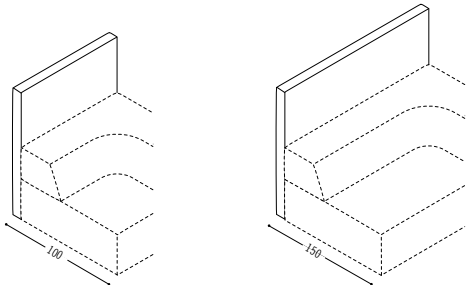

Trio's basic building block is one metre long and one metre deep, and all the other elements conform to this. Quite a simple, incredibly soft and comfortable building block system. Trio also has an intelligent internal construction which includes a proper slatted frame and a welting which allows removal and cleaning of the seating element.

Spezifikationen

Specifications

Rückenhalterung
Back bracket

Anbauwand
Wall unit

Schlafsofas
Sofa beds

Musterkonfigurationen
sample configurations

Planungsdaten
Planning data