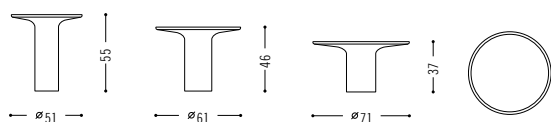

Spezifikationen

Specifications

Planungsdaten
Planning data